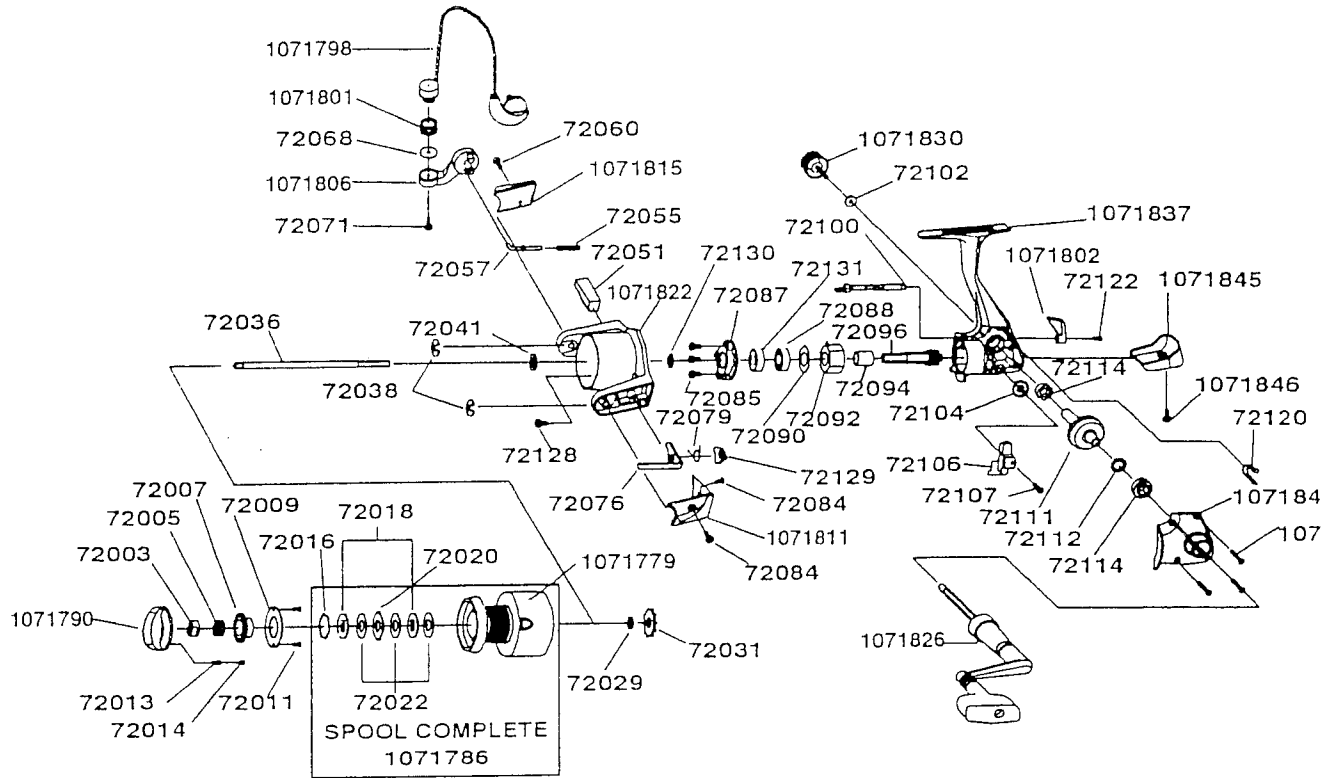

# DIAGRAM

Please specify reel model and part number when ordering parts.

## ENDEUR EN4F

PART#	PARTS NAME	PART#	PARTS NAME	PART#	PARTS NAME
1071790	Drag Knob	72057	Bail S/P Shaft	1071830	Handle Cap Screw
72003	Drag Nut	1071815	Bail S/P Cover	72102	Handle Screw Cap W/S
72005	Drag Spring	72060	Bail S/P Cover S/C	72104	O/S Gear
72007	Drag Knob Under Cap	1071798	Bail Ass'y	72106	O/S Slider
72009	Under Cap Retainer	1071801	Line Roller	72107	O/S Slider S/C
72011	Under Cap Retainer S/C	72145	Ball Bearing	72109	Body Bush
72013	Drag Click Spring	72068	Bail W/S	72111	Drive Gear
72014	Drag Clicker	1071806	Arm Lever	72112	Drive Gear ADJ W/S
72016	Spool Ring	72071	Bail Screw	72114	Ball Bearing
72018	Drag "D" Washer	72076	Kick Lever	1071841	Body Cover
72020	Drag "A" Washer	72079	Kick Lever S/P	1071842	Body Cover S/C
72022	Drag "B" Washer	1071811	Kick Lever Cover	72120	S/Lever S/P
1071779	Spool Unit	72084	Kick Lever Cover S/C	1071802	IAR Lever
72029	Click Washer	72085	Bearing Plate S/C	72122	IAR Lever S/C
72031	Click Gear	72087	Bearing Plate	1071845	Body Cap
72035	Main Shaft	72088	Ball Bearing	1071846	Body Cap S/C
72038	E - Clip	72090	Bearing W/S	1071826	Handle Ass'y
72041	Rotor "D" Washer	72092	O/Wav Clutch S/P	72133	Rotor Nut Lock S/C
1071822	Rotor	72094	Clutch Bush	72129	Kick Lever Plate
72050	Balance Weight	72096	Pinion Gear	72130	Pinion Washer
72055	Bail Spring	1071837	Body	72131	B/ Bearing Bushing
		72100	Tail Shaft		